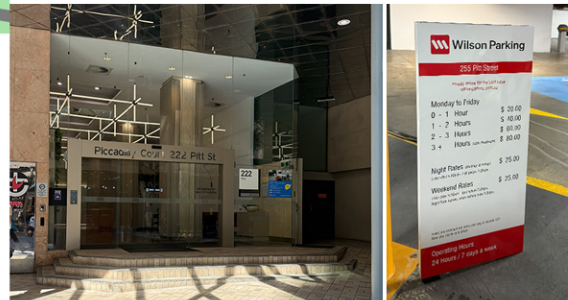

We're located at **Wotso Coworking - Sydney CBD**  
**Level 1, 1.01, 222 Pitt Street, Sydney NSW**

### Parking Options

- Wilson Sydney Hilton Hotel - 1 min walk (26m)
- Wilson Citipark - 7 min walk (500m)
- Wilson Parking Angel Place - 7 min walk (550m)

Level 1, 1.01, 222 Pitt Street Sydney, NSW, 2000  
 PO Box 146, Maitland NSW 2320